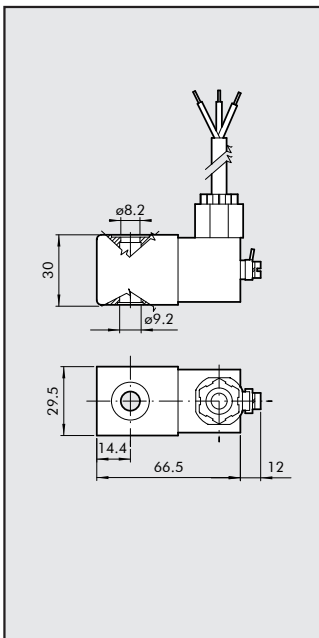

**KIT BOBINES EEXM
POUR V3V-APR-LUB**

Code Désignation

- 0227606913 KIT BOBINE 30
  24 VDC EEXMT5
  CABLE 3M
- 0227606915 KIT BOBINE 30
  24 VDC EEXMT5
  CABLE 5M
- 0227608013 KIT BOBINE 30
  24 VAC EEXMT5
  CABLE 3M
- 0227608015 KIT BOBINE 30
  24 VAC EEXMT5
  CABLE 5M
- 0227608023 KIT BOBINE 30
  110 VAC EEXMT5
  CABLE 3M
- 0227608025 KIT BOBINE 30
  110 VAC EEXMT5
  CABLE 5M
- 0227608033 KIT BOBINE 30
  230 VAC EEXMT5
  CABLE 3M
- 0227608035 KIT BOBINE 30
  230 VAC EEXMT5
  CABLE 5M